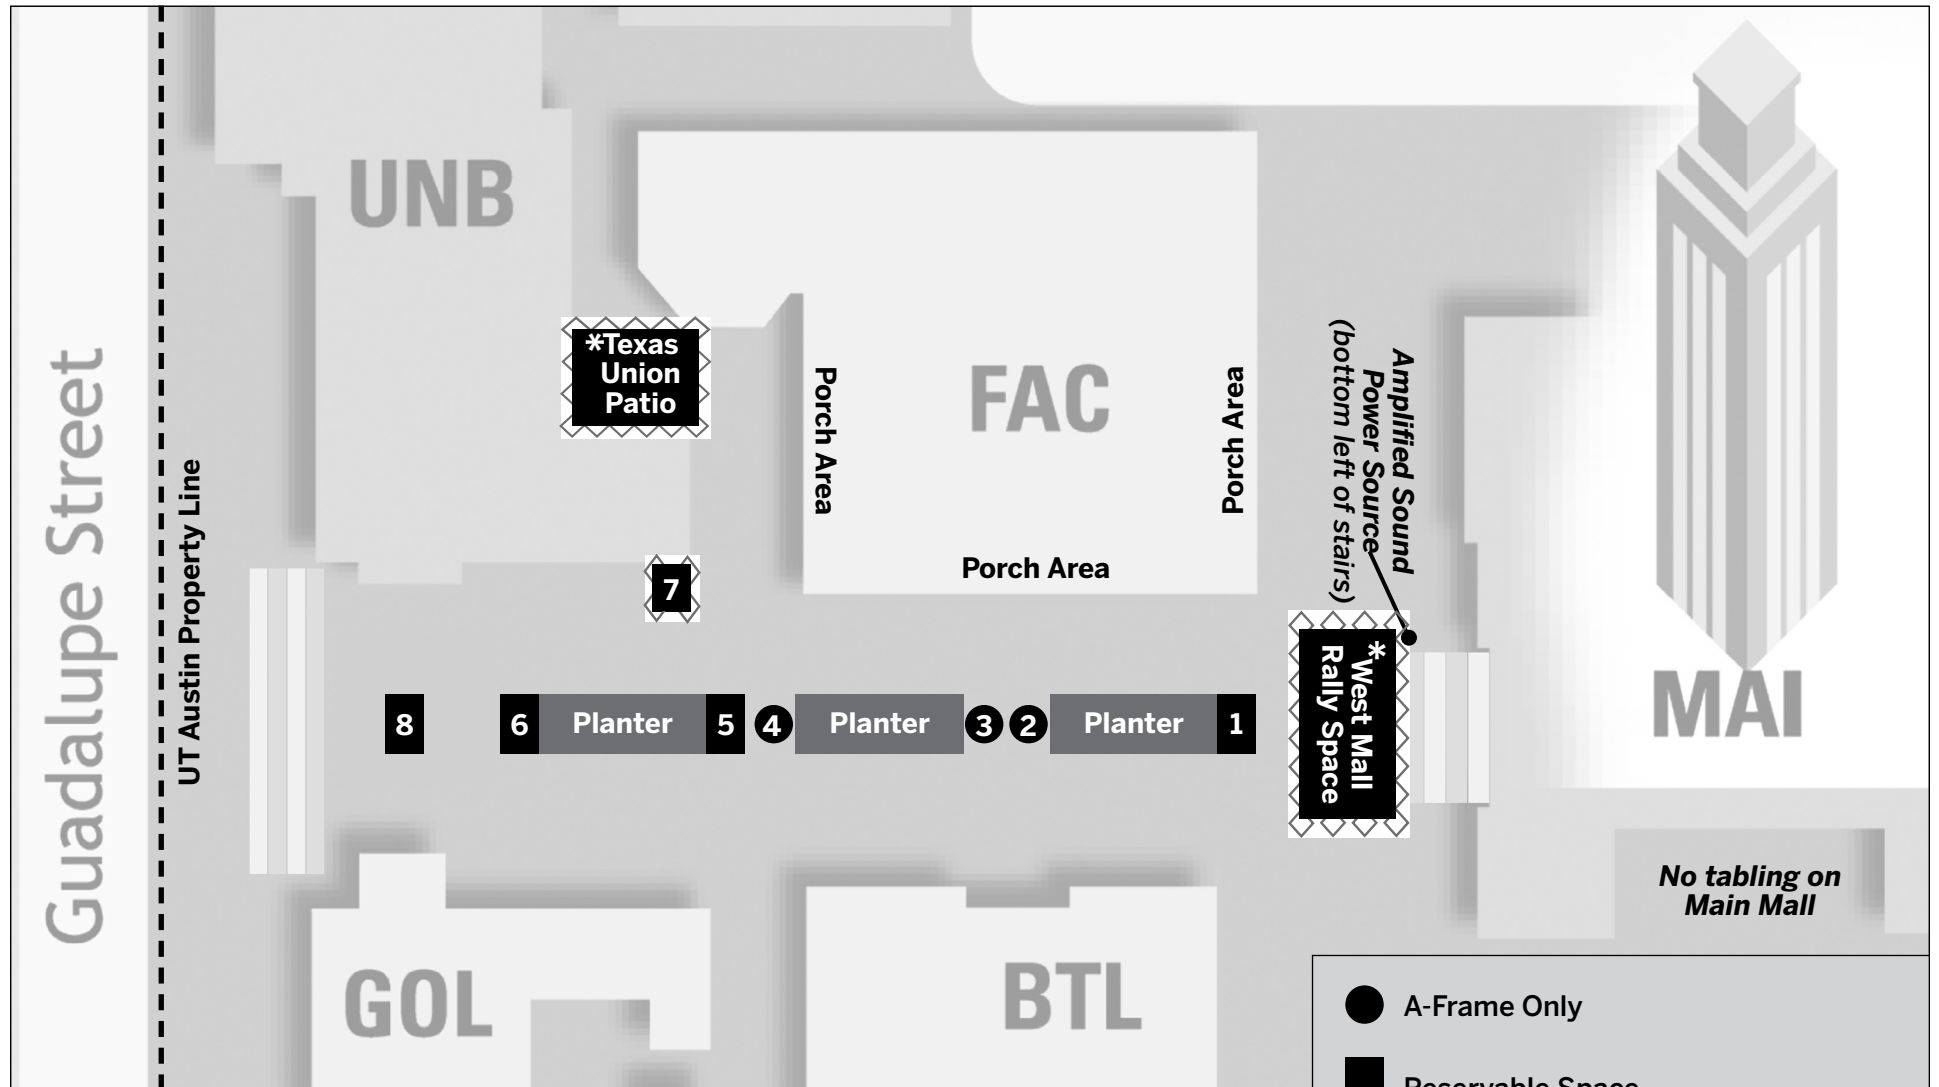

# Reservable Space: West Mall

\* Map not to scale

-  A-Frame Only
-  Reservable Space
-  Reservable Space with Electricity

\* Amplified Sound Zone (11:30 a.m. – 1:30 p.m.)