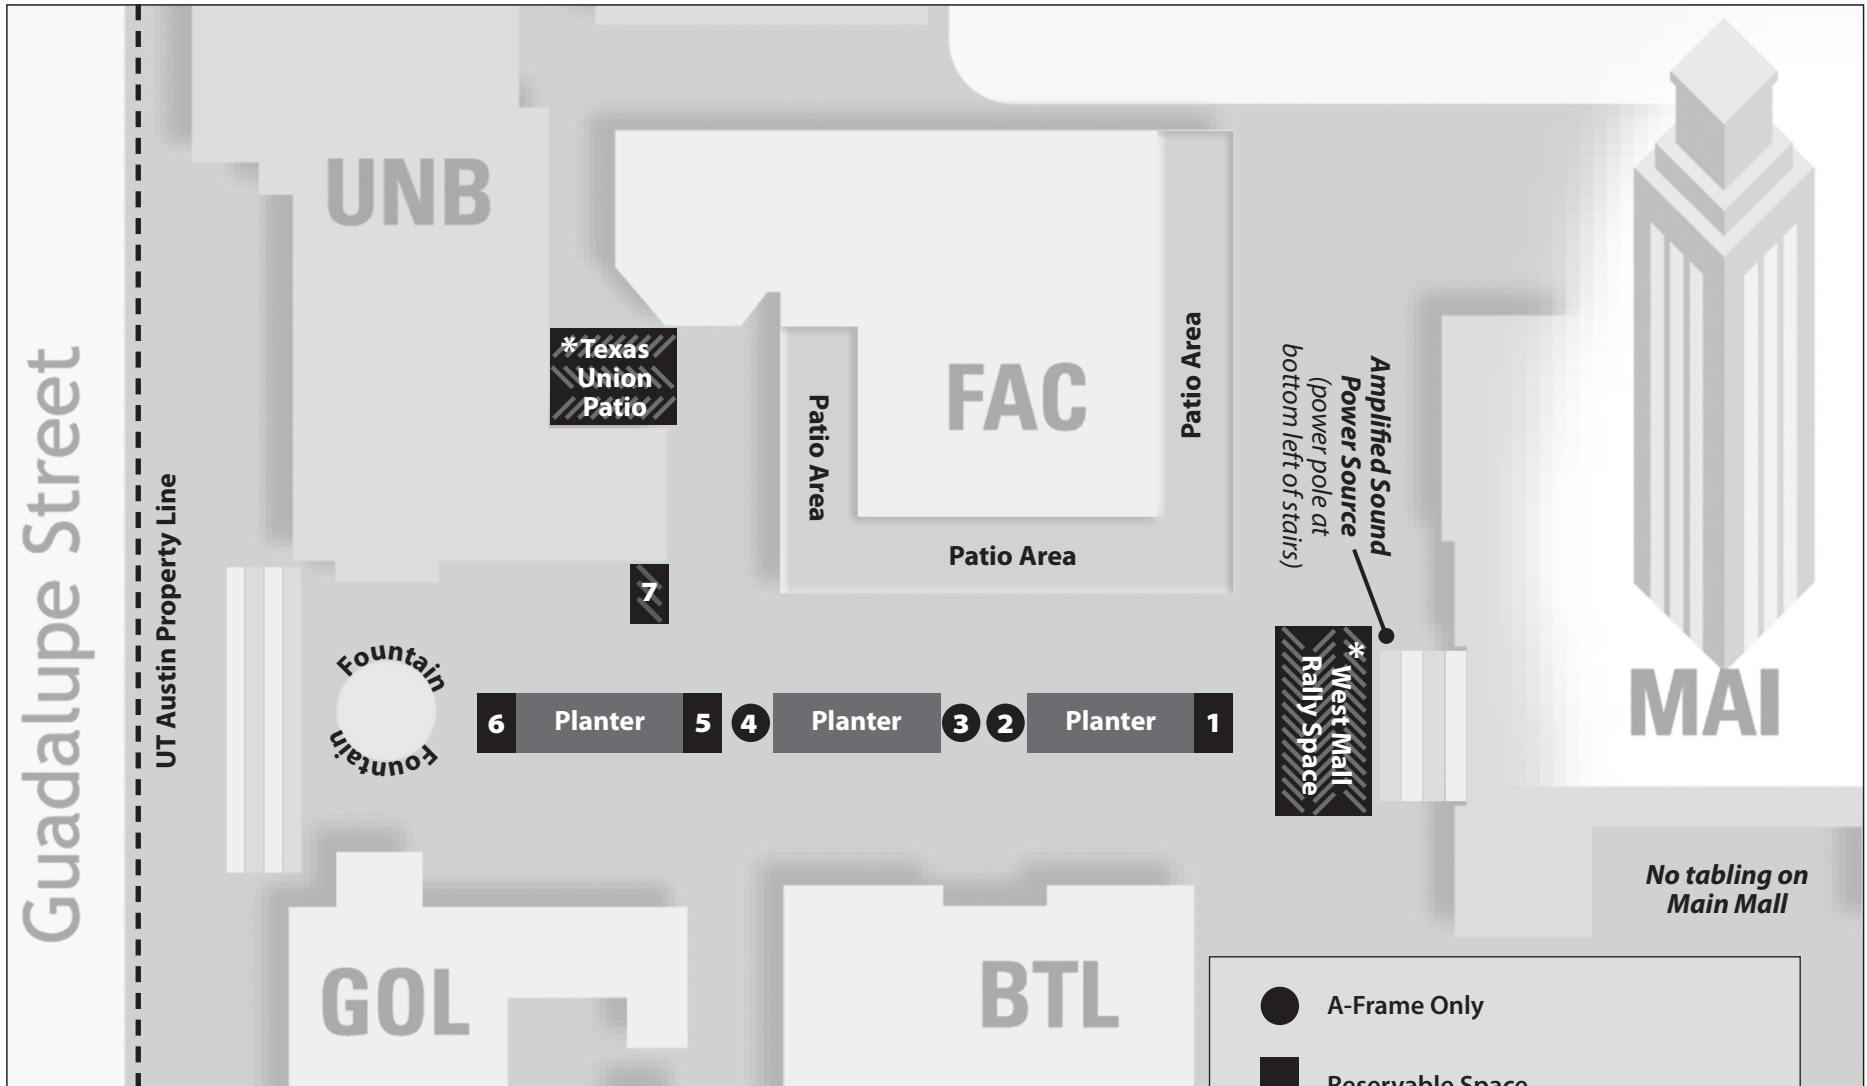

Reservable Space: West Mall

Map not to scale

-  A-Frame Only
-  Reservable Space
-  Reservable Space with Electricity

* Amplified Sound Zone (11:30 a.m. – 1:30 p.m.)