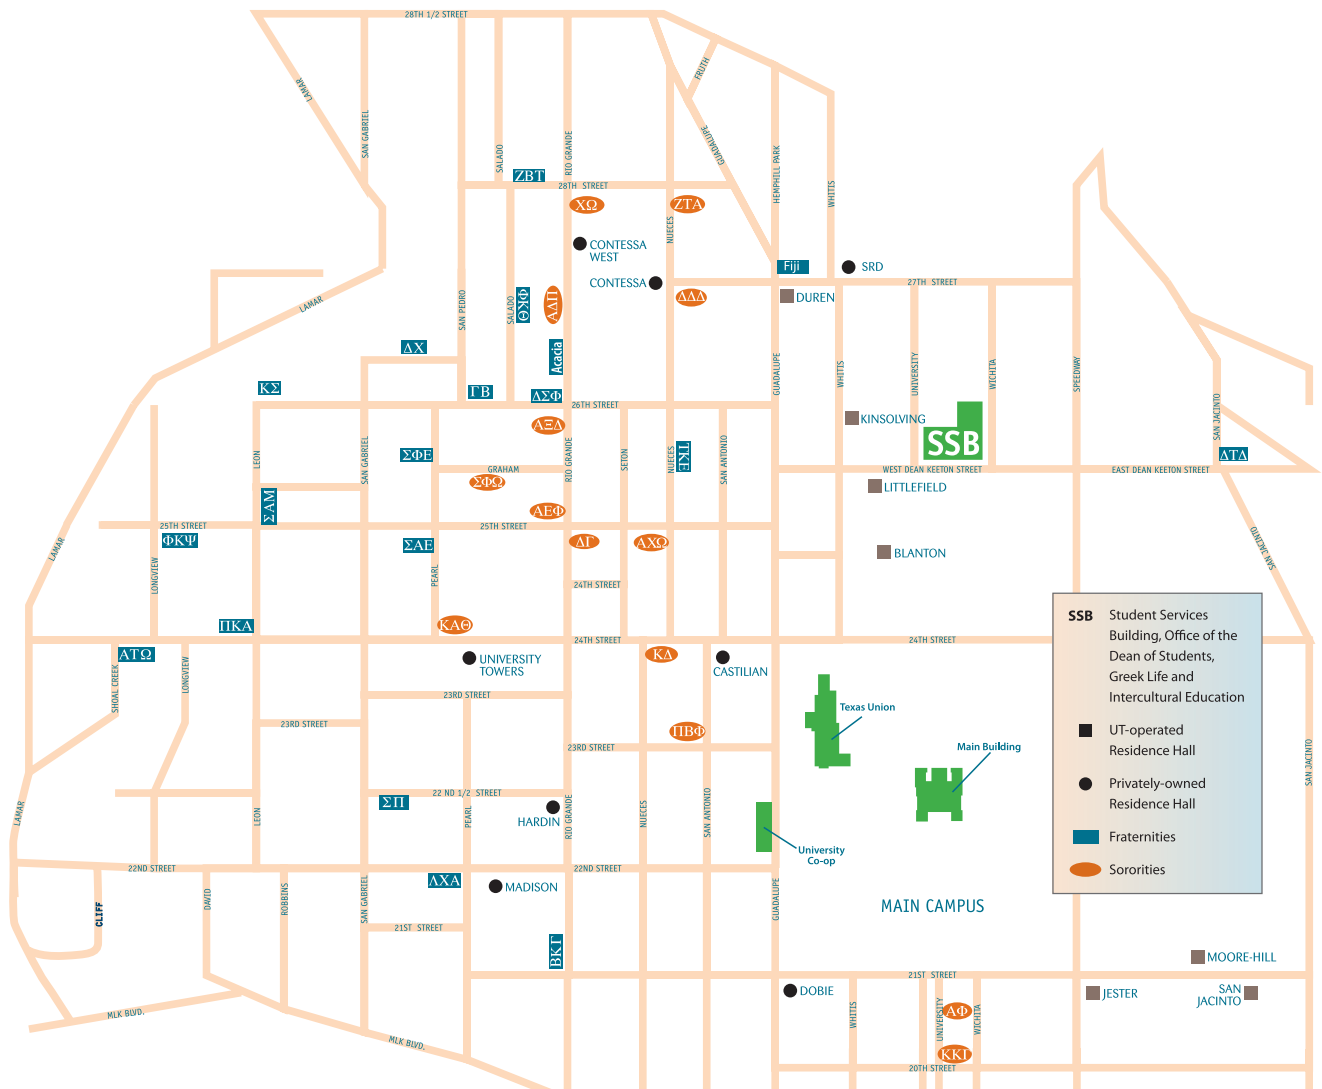

Map of Sorority and Fraternity Houses

SSB	Student Services Building, Office of the Dean of Students, Greek Life and Intercultural Education
■	UT-operated Residence Hall
●	Privately-owned Residence Hall
■	Fraternities
○	Sororities

Some sororities and fraternities own or rent property. These organizations can be found at the following addresses:

Sorority House Addresses

- AXΩ.....Alpha Chi Omega: 2420 Nueces Street
- ΑΔΠAlpha Delta Pi: 2620 Rio Grande Street
- ΑΕΦ.....Alpha Epsilon Phi: 2500 Rio Grande Street
- αΚΔΦ.....alpha Kappa Delta Phi: 810 East 30th Street
- ΑΦ.....Alpha Phi: 2005 University Avenue
- ΑΞΔ.....Alpha Xi Delta: 2508 Rio Grande Street
- ΧΩ.....Chi Omega: 2711 Rio Grande Street
- ΔΔΔ.....Delta Delta Delta: 503 West 27th Street
- ΔΓ.....Delta Gamma: 2419 Rio Grande Street
- ΚΑΘ.....Kappa Alpha Theta: 2401 Pearl Street
- ΚΔ.....Kappa Delta: 2315 Nueces Street
- ΚΚΓ.....Kappa Kappa Gamma: 2001 University Avenue
- ΠΒΦ.....Pi Beta Phi: 2300 San Antonio Street
- ΣΦΩ.....Sigma Phi Omega: 715 Graham Place
- ZTA.....Zeta Tau Alpha: 2711 Nueces Street

Fraternity House Addresses

- Acacia.....Acacia: 2614 Rio Grande Street
- ΑΤΩ.....Alpha Tau Omega: 2317 Shoal Creek Boulevard
- ΒΚΓ.....Beta Kappa Gamma: 2102 Rio Grande Street
- ΔΧ.....Delta Chi: 910 Poplar Street
- ΔΣΦ.....Delta Sigma Phi: 706 West 26th Street, Number 4
- ΔΤΔ.....Delta Tau Delta: 2801 San Jacinto Street
- ΚΣ.....Kappa Sigma: 1002 West 26th Street
- ΛΧΑ.....Lambda Chi Alpha: 911 West 22nd Street
- Fiji.....Phi Gamma Delta: 300 West 27th Street
- ΦΚΨ.....Phi Kappa Psi: 2411 Longview Street
- ΦΚΘ.....Phi Kappa Theta: 2623 Salado Street
- ΠΚΑ.....Pi Kappa Alpha: 2400 Leon Street
- ΣΑΕ.....Sigma Alpha Epsilon: 2414 Pearl Street
- ΣΑΜ.....Sigma Alpha Mu: 2501 Leon Street
- ΣΦΕ.....Sigma Phi Epsilon: 2500 Pearl Street
- ΣΠ.....Sigma Pi: 909 West 22 ½ Street
- TKE.....Tau Kappa Epsilon: 2525 Nueces Street
- ZBT.....Zeta Beta Tau: 710 West 28th Street